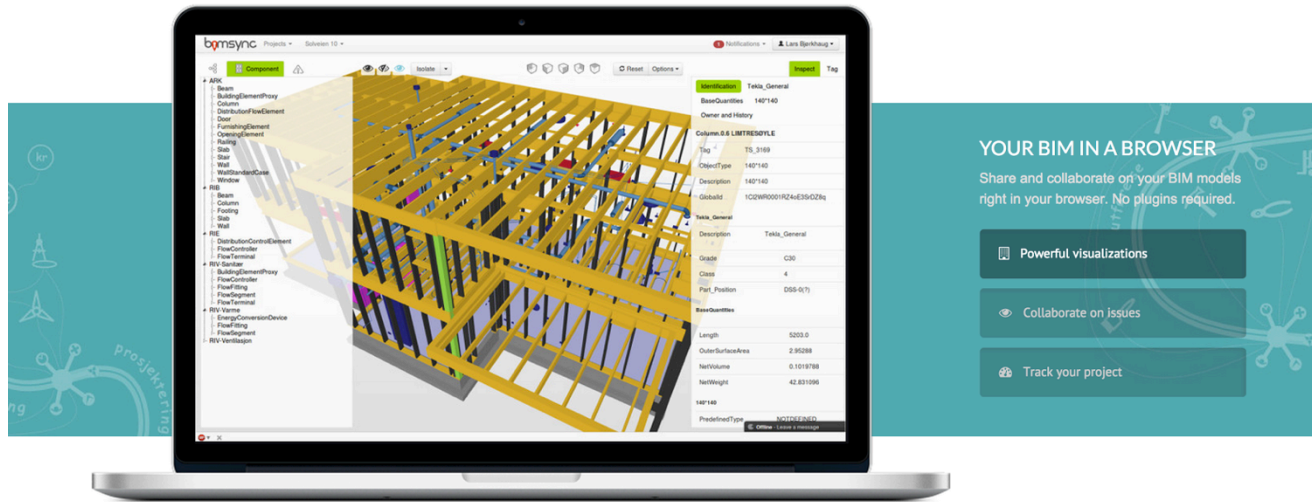

specific data

YOUR BIM IN A BROWSER

Share and collaborate on your BIM models right in your browser. No plugins required.

- Powerful visualizations
- Collaborate on issues
- Track your project

Get your project online in minutes

View, validate, enrich and analyze your BIM projects in your browser. Connect with your partners and external sources of information. No plugins required.

Intuitive

Unifying

Open

demo